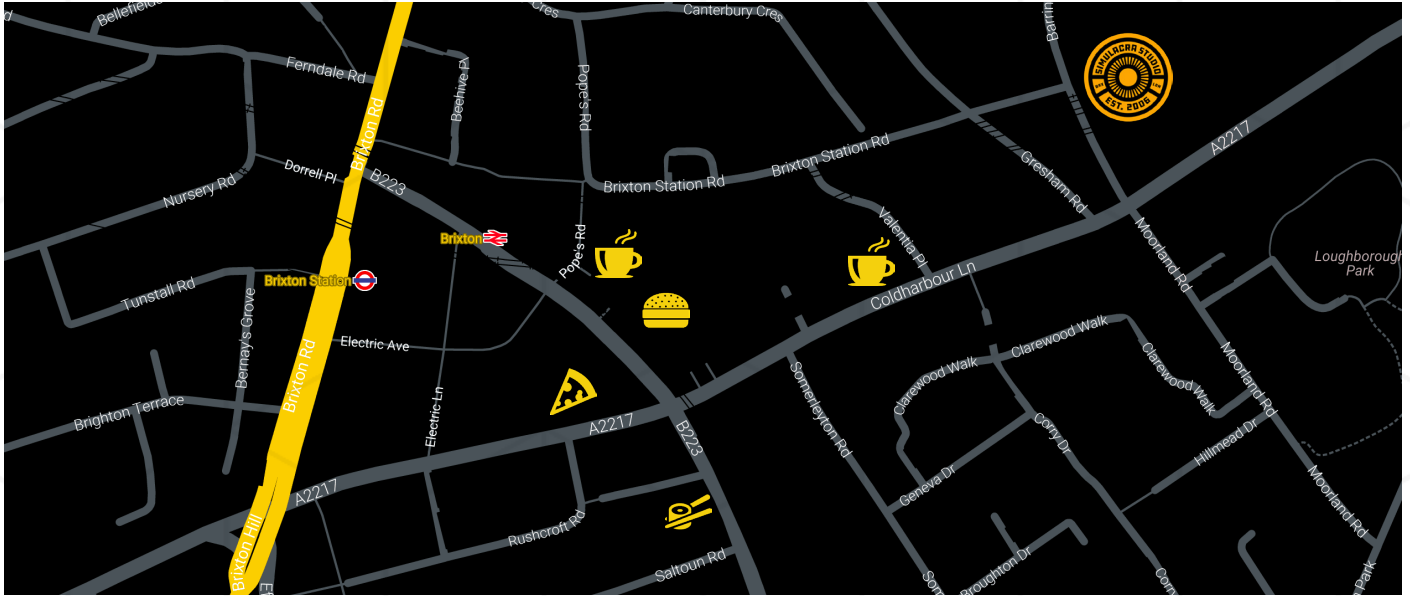

LOCATION & EXTRAS

- Simulacra Studio. That's us! Within easy access of Brixton stations and local amenities.
- Franco Manca Pizza. Made from slow rising sourdough baked in a wood burning oven.
- CAYA coffee shop & workspace
- Federation Coffee. A coffee shop for connoisseurs of fine coffee.
- Honest Burgers. Arguably the best, reasonably priced burger in London.
- Transport. Brixton Train Station 5 minute walk / Brixton Underground Station 7 minute walk.
- Eat And Shoot. Specialist studio and location caterer.
- Prangsta Costumiers. Beautiful bespoke costumes of artistic splendour.
- Les Couilles Du Chien. Supplier of unusual antique and decorative items.
- The National Theatre. We are just a few steps away from The National Theatre's costume and prop hire department in case you need them.
- In-House Prop Workshop. To devise, build and create your set.
- PixiPixel. Custom lighting and digital solutions.